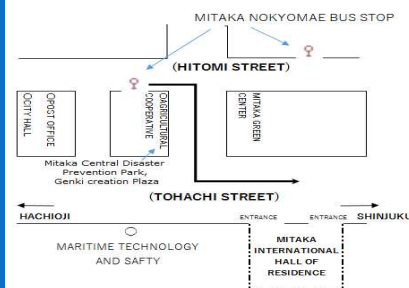

Sponsor : College of Arts and Sciences,
The University of Tokyo
Co-sponsor : MISHOP
(MITAKA INTERNATIONAL
SOCIETY FOR HOSPITALITY)
More detail : Student support division,
welfare section
(Tel 03-5454-6077, 6078)